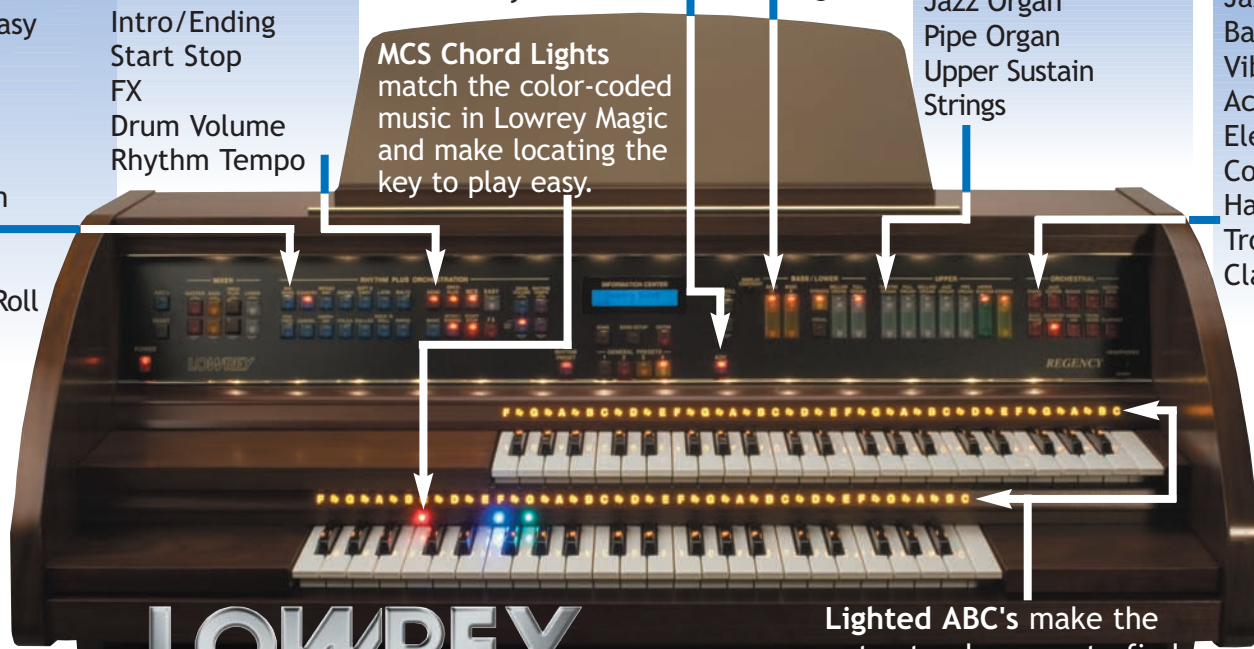

Rhythm Features

Genie
Orch Plus
MCS
Easy
Basic*
Intro/Ending
Start Stop
FX
Drum Volume
Rhythm Tempo

MCS Chord Lights match the color-coded music in Lowrey Magic and make locating the key to play easy.