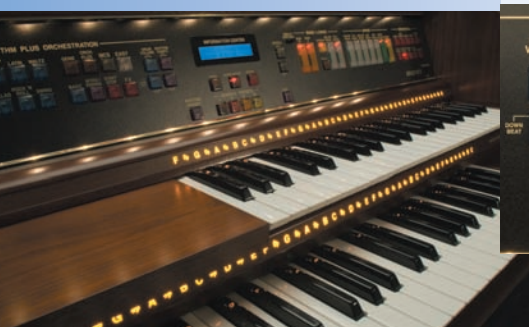

SE10 Regency

Easy play is the Lowrey way and the Regency makes sounding good as simple as pressing a button. **Rhythm Preset** provides five different and complete set ups for each rhythm style. For example, if you like country, just press the blue **Country** button and the entire organ is set up with a great country sound. Reach up and press the **#1** button to get a different country sound. Buttons **#2 - #4** offer three more country sounds from which to choose. Talk about musical variety: 14 different rhythm styles, each with five complete rhythm presets each, provide 70 complete set ups. Add the flexibility of **Basic, Genie, and Orch Plus**, which let you choose how much rhythm style you want, and you have many easy-to-use music-making choices.

The **Song Set Up** button gives you 50 more complete sound set ups, including a rhythm style. Press the song set up button, scroll to the title you want, then press enter. The Regency is set up with a great sound and ready to be played.

A Lifetime of Music Making!

Lowrey, and its family of Lowrey Magic class providers, offers adult-only group classes and a complete line of great-sounding, easy-play instruments to keep you active in your recreational Music Making hobby for an entire lifetime.

Song Button

20 wonderfully performed songs are stored inside the Regency. Open your Lowrey songbook and play along or simply listen and enjoy.

Specifications

- Two 44-Note Keyboards
- 13 Bass Pedals
- 39.6" High- Cabinet
- 47.3" High- Cabinet+ Music Rack
- 42.3" Wide
- 21.5 Deep
- 159 lbs. Weight With Bench