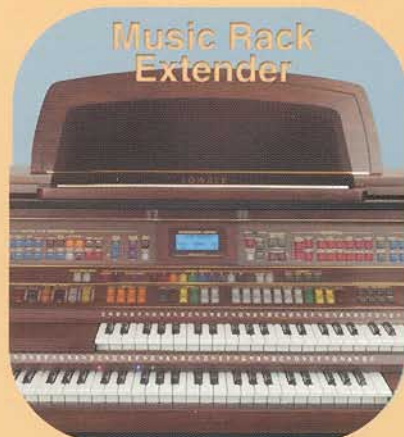

LOWREY

Premier®

Oak Rolltop

Music Rack
Extender

Walnut Rolltop

SE30

Easy and Fun to Play is the Lowrey Way!

Lowrey's easy-play technology will empower you with the freedom to make your own music. Maybe you took some music classes in the past, or maybe you always wished you could play but never had the opportunity to try. You may be an experienced player wanting get back to your musical roots. Lowrey, with its great sounding instruments, Lowrey Magic adult classes, and L.I.F.E., a society of music lovers, is just the beginning of your new, or renewed music making hobby. Visit your local authorized Lowrey dealer to experience the Lowrey Easy and Fun way to make music.