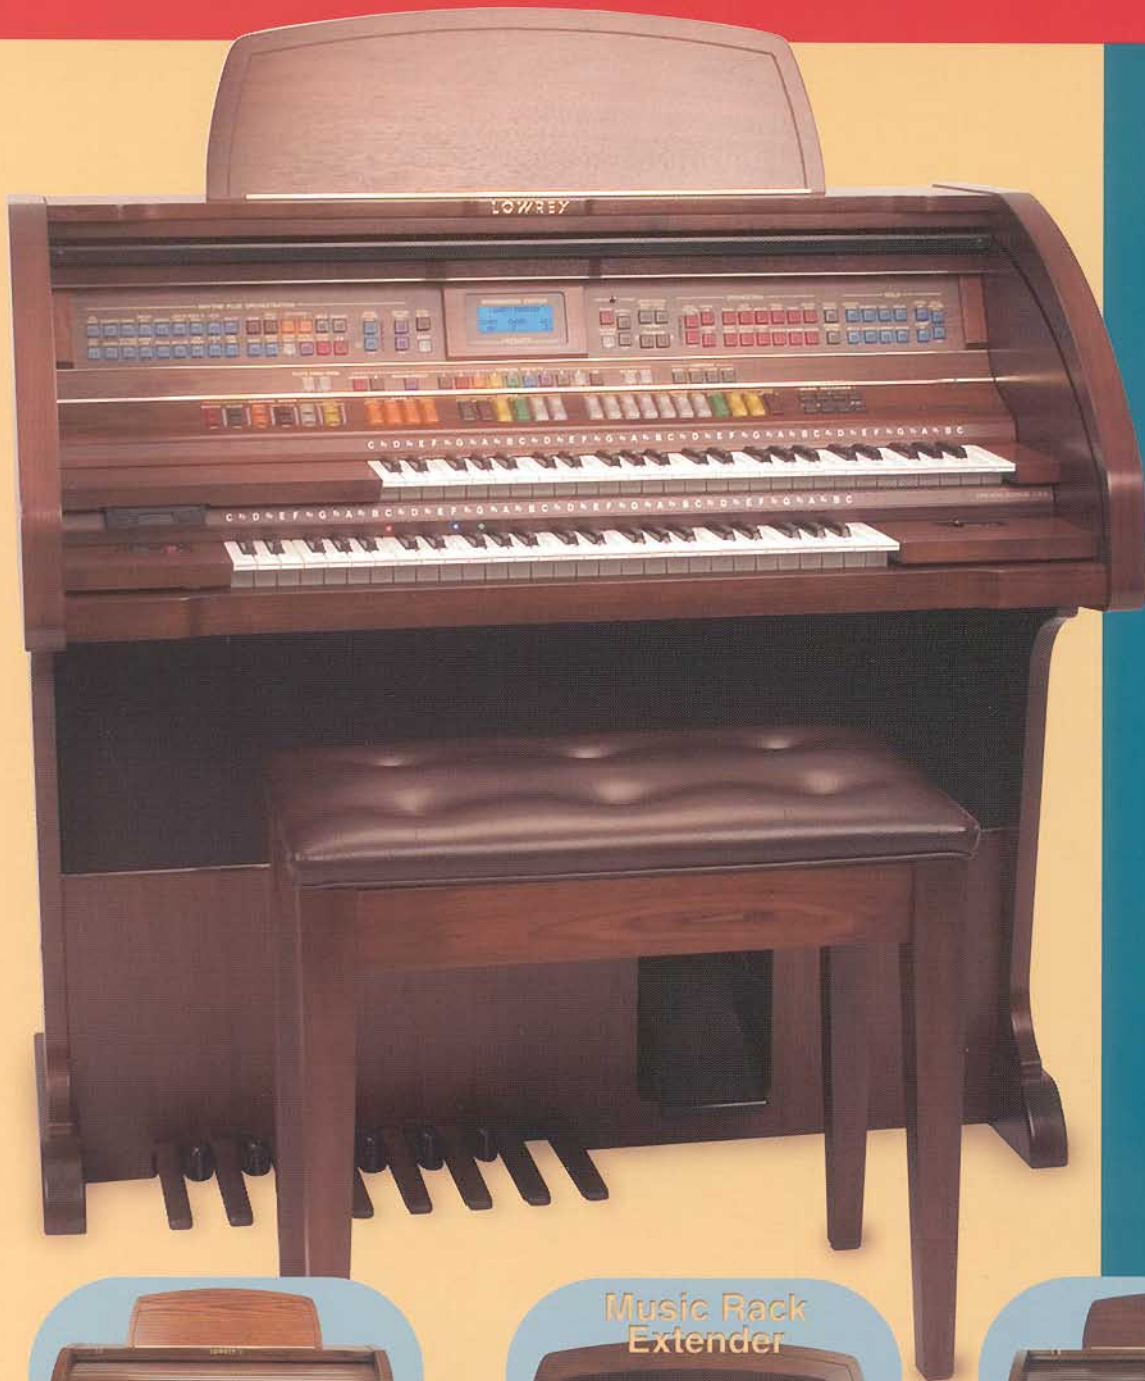

LOWREY

Premier®

Oak Rolltop

Music Rack
Extender

Walnut Rolltop

SE30

Easy and Fun to Play is the Lowrey Way!

Lowrey's easy-play technology will empower you with the freedom to make your own music. Maybe you took some music classes in the past, or maybe you always wished you could play but never had the opportunity to try. You may be an experienced player wanting get back to your musical roots. Lowrey, with its great sounding instruments, Lowrey Magic adult classes, and L.I.F.E., a society of music lovers, is just the beginning of your new, or renewed music making hobby. Visit your local authorized Lowrey dealer to experience the Lowrey Easy and Fun way to make music.